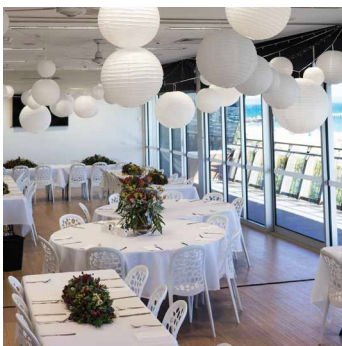

Events

at

Mordialloc Life Saving Club

Our state of the art function spaces allow us to host a multitude of occasions from Christmas parties and gala events to weddings, engagements, life celebrations and birthdays.

Two rooms are on offer and they can be opened to allow up to 120 guests seated or 150 guests for a cocktail function.

www.mlsc.com.au

MLSC is located on an idyllic section of Port Phillip Bay with expansive views through Arthurs' Seat to the South and the You Yangs to the North. Members and friends have enjoyed the facility for sporting and social events for nearly one hundred years.

With an elevated aspect above the foreshore and expansive views across Port Phillip Bay we offer a secure and private venue for your family and friends.

We offer a range of catering and beverage packages to compliment your event.